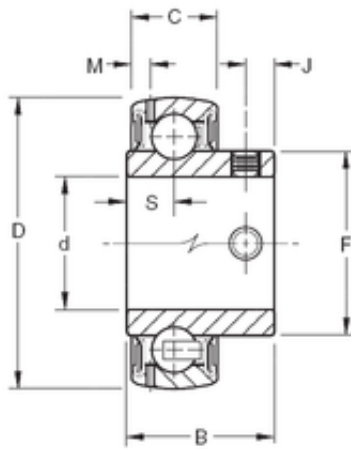

SNR Bearing Argentina

28,575 mm x 62 mm x 32,5 mm TIMKEN
GYA102RRB Insert Bearings Spherical OD

Bearing No. GYA102RRB

Size	28.575x62x32.5 mm
Bore Diameter	28,575 mm
Outer Diameter	62 mm
Width	32,5 mm
d	28,575 mm
D	62 mm
B	32,5 mm
C	18 mm
F	40,1 mm
J	7,87 mm
M	4,17 mm
S	9,65 mm
Thread (G)	M8X1,25
Weight	0,26 Kg
Basic dynamic load rating (C)	21,8 kN

GYA102RRB Bearing 2D drawings and 3D CAD models