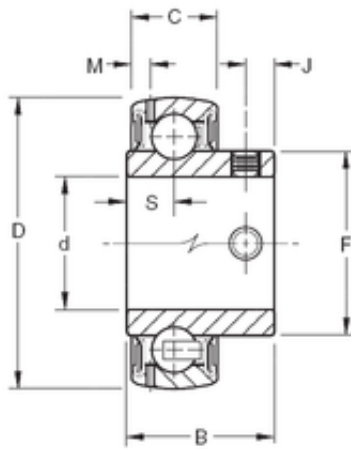

SNR Bearing Argentina

30 mm x 62 mm x 32,5 mm TIMKEN GYAE30RRB Insert Bearings Spherical OD

Bearing No. GYAE30RRB

Size	30x62x32.5 mm
Bore Diameter	30 mm
Outer Diameter	62 mm
Width	32,5 mm
d	30 mm
D	62 mm
B	32,5 mm
C	18 mm
F	40,1 mm
J	7,87 mm
M	4,17 mm
S	9,65 mm
Thread (G)	M8X1,25
Weight	0,26 Kg
Basic dynamic load rating (C)	21,8 kN

GYAE30RRB Bearing 2D drawings and 3D CAD models