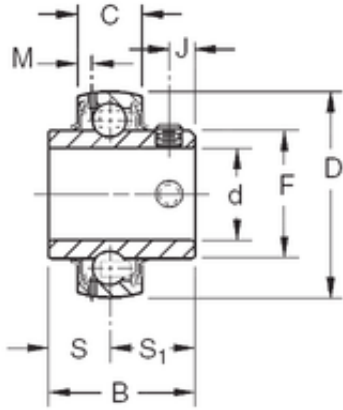

### 40 mm x 80 mm x 49,22 mm TIMKEN GYE40KRRB SGT Insert Bearings Spherical OD

Bearing No. GYE40KRRB SGT

Size	40x80x49.22 mm
Bore Diameter	40 mm
Outer Diameter	80 mm
Width	49,22 mm
d	40 mm
D	80 mm
B	49,22 mm
C	21 mm
S1	30,17 mm
F	52,27 mm
J	8 mm
M	4,06 mm
S	19,05 mm
Thread (G)	M8X1,25
Basic dynamic load rating (C)	36 kN

GYE40KRRB SGT Bearing 2D drawings and 3D CAD models