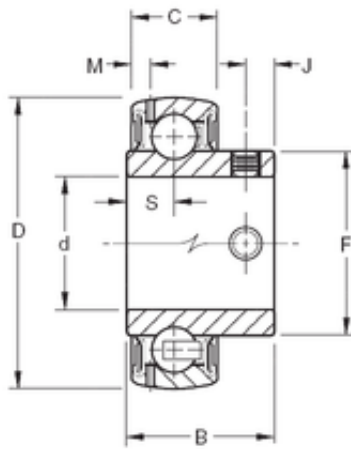

SNR Bearing Argentina

25,4 mm x 52 mm x 28,2 mm TIMKEN GYA100RRB Insert Bearings Spherical OD

Bearing No. GYA100RRB

Size	25.4x52x28.2 mm
Bore Diameter	25,4 mm
Outer Diameter	52 mm
Width	28,2 mm
d	25,4 mm
D	52 mm
B	28,2 mm
C	15 mm
F	33,7 mm
J	6,35 mm
M	3,61 mm
S	8,84 mm
Thread (G)	M6X1
Weight	0,17 Kg
Basic dynamic load rating (C)	15,8 kN

GYA100RRB Bearing 2D drawings and 3D CAD models