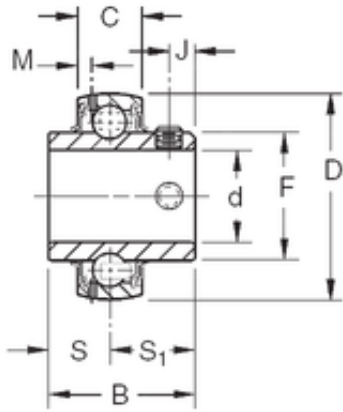

### 22,225 mm x 52 mm x 34,11 mm TIMKEN GY1014KRRB SGT Insert Bearings Spherical OD

Bearing No. GY1014KRRB SGT

Size	22.225x52x34.11 mm
Bore Diameter	22,225 mm
Outer Diameter	52 mm
Width	34,11 mm
d	22,225 mm
D	52 mm
B	34,11 mm
C	15 mm
S1	19,91 mm
F	33,83 mm
J	6,3 mm
M	3,86 mm
S	14,27 mm
Thread (G)	M6X1
Basic dynamic load rating (C)	15,8 kN

GY1014KRRB SGT Bearing 2D drawings and 3D CAD models