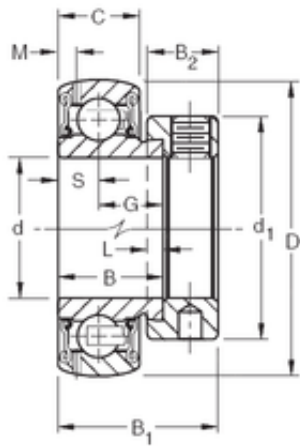

SNR Bearing Argentina

44,45 mm x 85 mm x 30,18 mm TIMKEN GRA112RRB Insert Bearings Spherical OD

Bearing No. GRA112RRB

Size	44.45x85x30.18 mm
Bore Diameter	44,45 mm
Outer Diameter	85 mm
Width	30,18 mm
d	44,45 mm
D	85 mm
B	30,18 mm
C	22 mm
d1	63,5 mm
B1	43,7 mm
B2	18,3 mm
G	19,18 mm
L	4,8 mm
M	4,55 mm
S	11 mm
Weight	0,68 Kg
Basic dynamic load rating (C)	36,3 kN

GRA112RRB Bearing 2D drawings and 3D CAD models